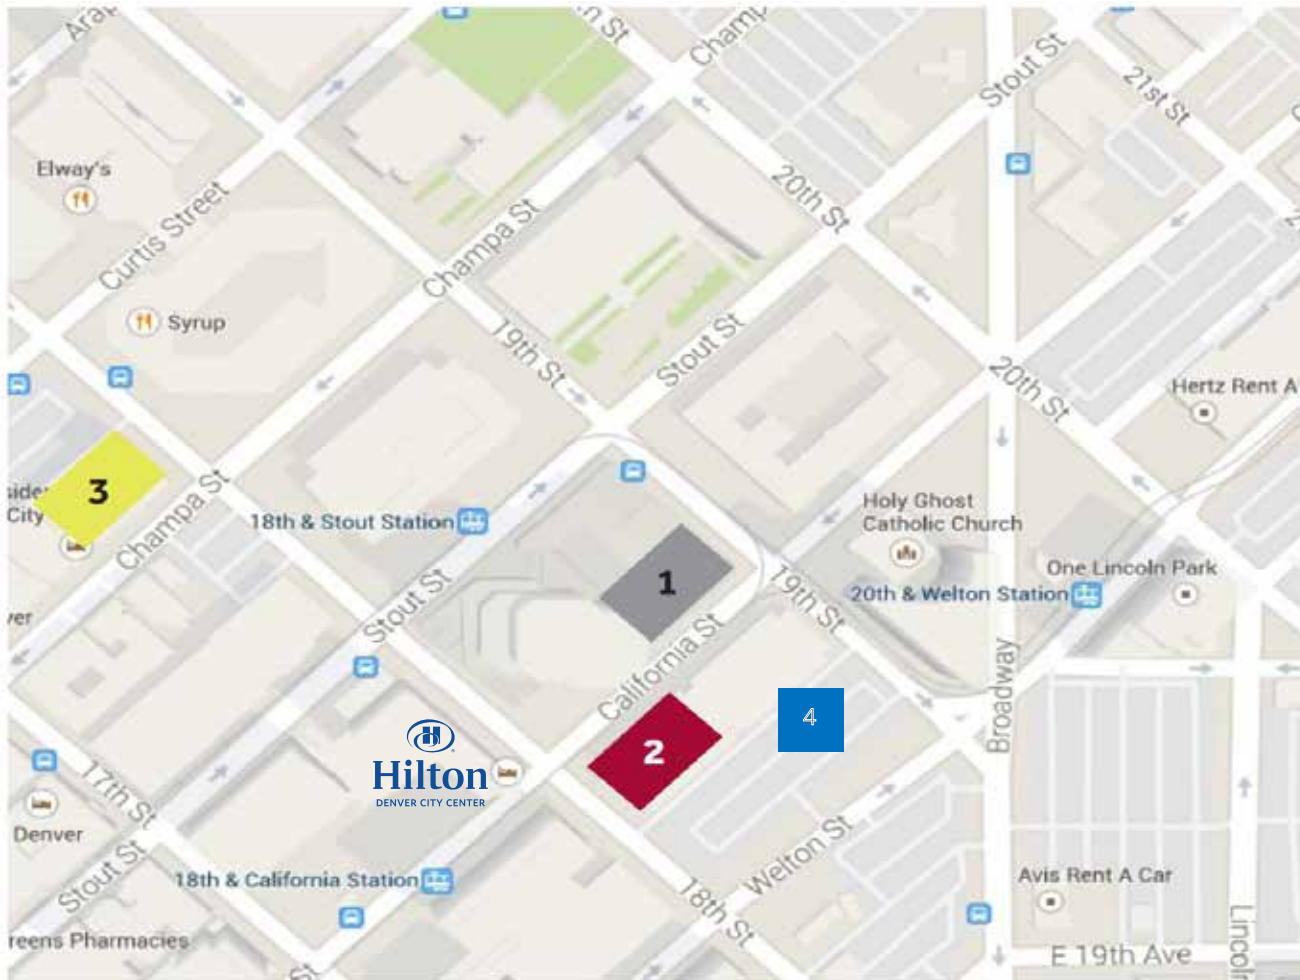

SELF PARKING OPTIONS (No In and Out Privileges)

1	1801 CALIFORNIA PARKING GARAGE
	Enter at 1890 Stout Street
	Daily (Over 90 Minutes) \$20.00 Max
	Evening (After 5 PM) \$6.00
	Weekend (5 AM to 5 PM) \$6.00

2	PLAZA PARKING GARAGE
	Enter at 1820 California Street
	Daily (More than 90 Minutes) \$20.00 Max
	Evening (After 5 PM) \$5.00
	Weekend (5 AM to 5 PM) \$5.00

3	RESIDENCE INN
	Enter at 1725 Champa Street
	0 to 1 Hour \$12.00
	Each Additional Hour \$5.00
	Daily Max \$33.00
	Evening 5 PM to 3 AM \$12.00
	Weekend \$12.00
	(Oversized Parking Available)

4	PUBLIC PARKING GARAGE
	Enter at 1735 Stout Street
	MON - FRI
	Each Minute \$2.00
	Daily Max \$17.00
	Evening 5 PM to 5 AM \$5.00 Max
	ALL DAY SAT & SUN \$5.00 Max

* Neither Hilton nor Towne Park is responsible for damaged, lost or stolen property.
 * All pricing subject to change without notice. Hotel provides Valet Parking only.